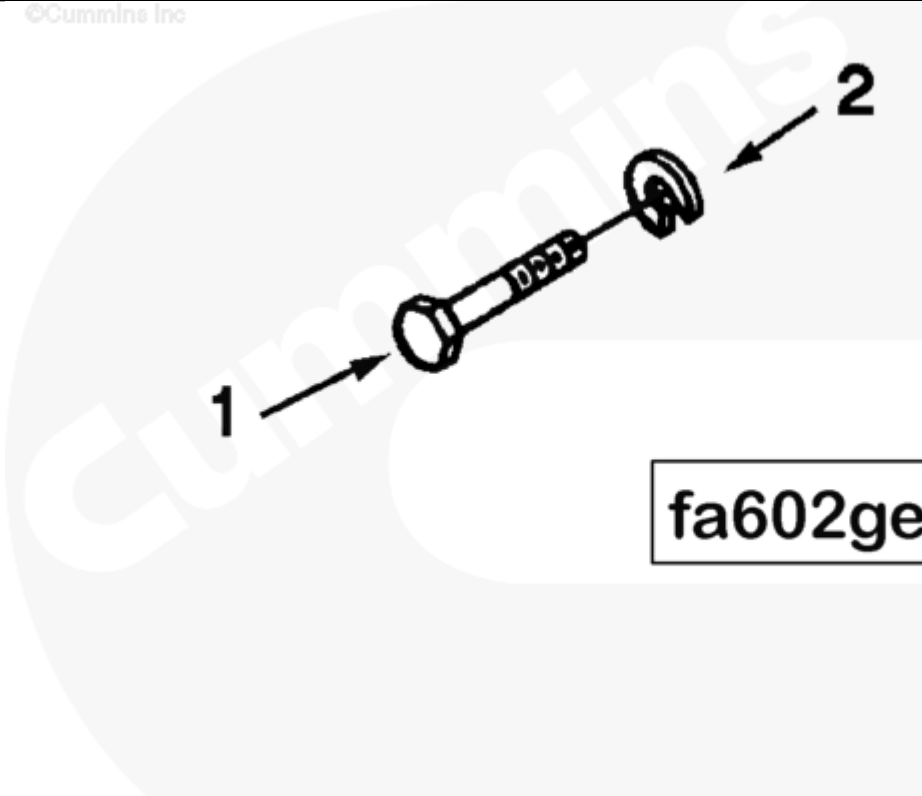

Parts Catalog - Option Detail

Electronic Parts Catalog - Option Detail				
Option	Group	Graphic	Film Card	Date
FA6715	08.07	fa602ge	K38	05-DEC-95
Engines	GTA38, K38, KTA38GC CM558, QSK38 CM2150 K106, QSK38 CM2150 MCRS, QSK38 CM850 MCRS			

©Cummins Inc

[SMALL](#) | [MEDIUM](#) | [LARGE](#)

Cart	Ref No	Part Number	Part Description	Required	Remarks
View My Cart					
		FA6715	Thermostat Housing		Thermostat housing support...(More)
					mounting. For us less
					mounted heat exchanger.
<input type="checkbox"/>	1	S 195 B	Hexagon Head Cap Screw	6	3/4 - 10 X 3 1/4 in.
<input type="checkbox"/>	2	S 611	Lock Washer	6	3/4 in.